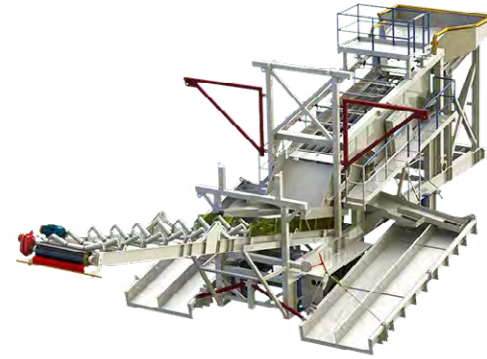

MINING

CONTENTS

Mining Solutions with ELRUS Aggregate Systems4

Placer Miner

Complete Crushing Spreads

MINING SOLUTIONS WITH ELRUS AGGREGATE SYSTEMS

ELRUS Aggregate Systems delivers robust, reliable equipment for mining operations, designed to withstand the extreme conditions and demands of the industry. Our comprehensive solutions range from complete crushing spreads to conveyor systems and control equipment, enhancing productivity and operational efficiency.

PLACER MINER

Our Placer Miner is a compact, all-in-one plant designed for efficiency and simplicity in placer mining operations. This one-piece plant is engineered for streamlined operations, delivering reliable performance in placer mining applications.

FEATURES

- **Wet Feed Box:** Ensures consistent, efficient material processing
- **Wet Screen:** Effectively separates materials for optimal recovery
- **Overflow Conveyor:** Manages excess materials, keeping operations smooth
- **Fines Diverter Box:** Directs finer particles for efficient processing and recovery
- **Folding Sluice Trays:** Provides enhanced flexibility and easy setup in diverse environments

Skid Mounted Crushing Plants

Modular Feed Systems

DESIGN
Customizable solutions to fit specific site requirements

TEST RUN
Pre-assembled and tested for seamless operation

INSTALLED & WORKING
Rapid setup for immediate productivity on-site